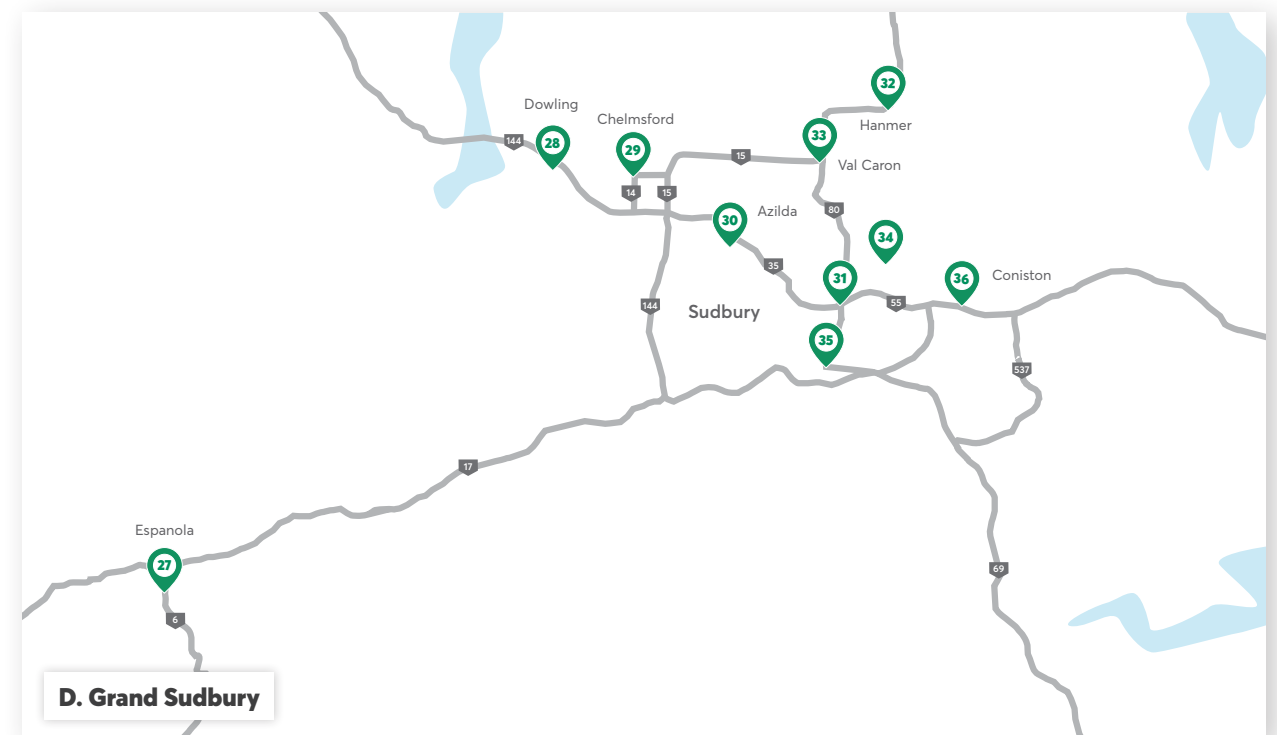

1. **Centre financier Mississauga***
   3, promenade Robert Speck, Mississauga, ON L4Z 3Z9
2. **Centre financier Burlington***
   1122, boulevard International, Burlington, ON L7L 6W6
3. **Centre de services Tecumseh/Desjardins Entreprises**
   13470, rue Tecumseh Est, Tecumseh, ON N8N 3N7
4. **Centre de services Pointe-aux-Roches/Desjardins Entreprises**
   6900, chemin Tecumseh, Pointe-aux-Roches, ON N0R 1N0
5. **Centre de services St. Catharines**
   284, rue Geneva, St. Catharines, ON L2N 2E8
6. **Centre de services Niagara Falls**
   6700, rue Morrison, Niagara Falls, ON L2E 6Z8
7. **Centre de services Welland/Desjardins Entreprises**
   637, rue Niagara, Welland, ON L3C 1L9
8. **Centre de services Port Colborne**
   57, rue Clarence, Port Colborne, ON L3K 3G1

Agences

Les services offerts par les agences de l'Ontario sont très limités et ils sont réservés aux membres qui habitent ces communautés.

Armstrong

111, rue Queen, Armstrong, ON P0T 1A0

Gogama (J.R. Corner Store)

41, rue Poupore, Gogama, ON P0M 1W0

Killarney

32, rue Commissioner, Killarney, ON P0M 2A0

Pickle Lake (Northern Store)

Pickle Lake, ON P0V 3A0

Virginiatown

27, rue Webster, Virginiatown, ON P0K 1X0

Whitney (Charbonneau Freshmart)

32, rue Ottawa, Whitney, ON K0J 2M0

* Aucun services caissiers.